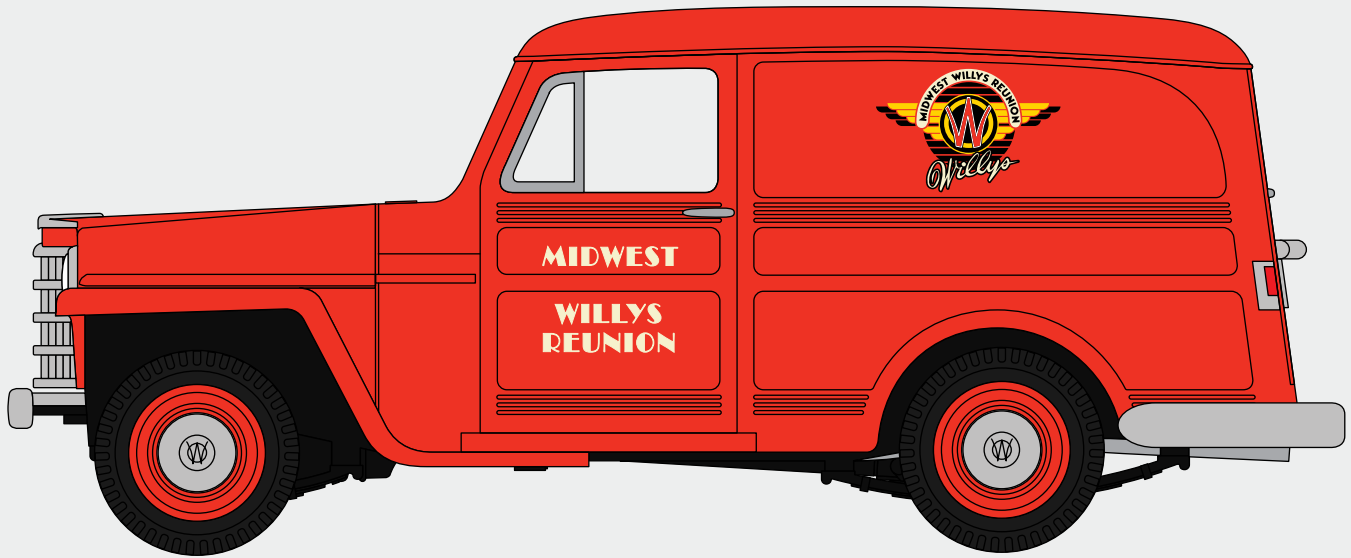

# Midwest Willy's Reunion

## 1953 Willy's Jeep Sedan Delivery

### Bank with Crates

#### FEATURES INCLUDE:

- Limited Edition
- Only 252 Available
- Hidden Coin Slot in Create Feature

**"A Limited Edition Promotion"**

Item #	Description	Unit Price	Quantity Ordered	Shipping	Total
29023	1:25 Scale 1953 Willy's Delivery	\$50.00		\$6.00 Per Unit	